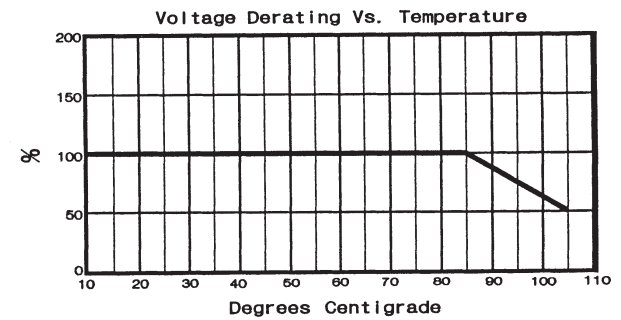

METALLIZED POLYESTER

(AC RATED)

TYPICAL PARAMETERS

METALLIZED POLYESTER AC RATED