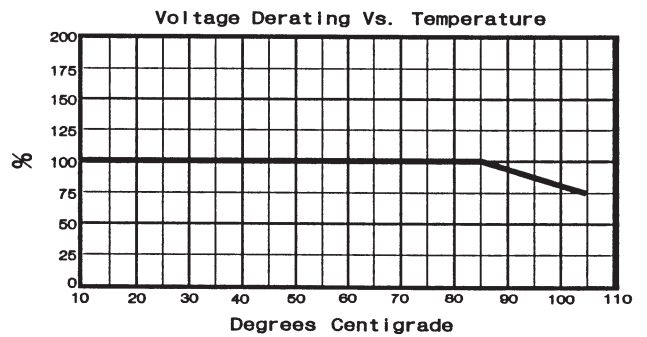

METALLIZED POLYESTER

(MINIATURE)

TYPICAL PARAMETERS

METALLIZED POLYESTER MINIATURE